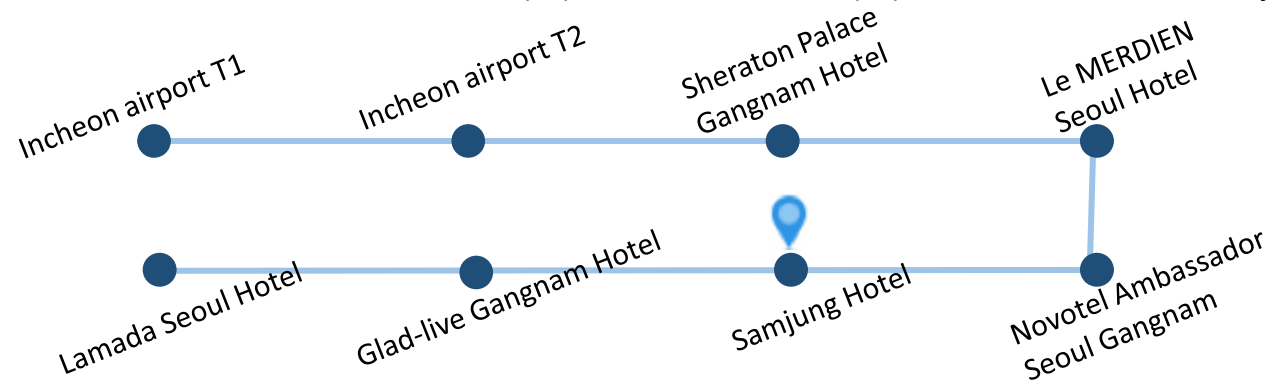

# LOCATION

Best Western Premier Gangnam 139 Bongeunsa-ro, Nonhyeon 1-dong, Gangnam-gu, Seoul

- ① From Incheon International Airport  
Incheon Airport Station (using Incheon Airport Railroad) <-30 minutes-> Gimpo Airport Station (transfer to Line 9)  
<-30 minutes-> Sinnonhyeon Station (Exit 3) <-5 minutes-> Best Western Gangnam Hotel  
Time required 1 hour 5 minutes (when using express)
- ② From Gimpo Airport  
Gimpo Airport Station <-30 minutes-> Sinnonhyeon Station (Exit 3) <-5 minutes-> Best Western Gangnam Hotel: 35 minutes (Express)

## LOCATION INFORMATION

Best Western Premier Gangnam Hotel is located in the center of Gangnam, adjacent to the general exhibition center, trade center, Olympic Stadium, Gangnam Station, the shopping town of Itaewon, and luxury department stores.

### Address

139 Bongeunsa-ro, Gangnam-gu, Seoul (06122)

### Limusine

Limousine No. 6703 - Platform location: Terminal 1 (T1) - 3B, 4A / Terminal 2 (T2) - 17, 18, 19 Get off at "Samjeong Hotel" stop