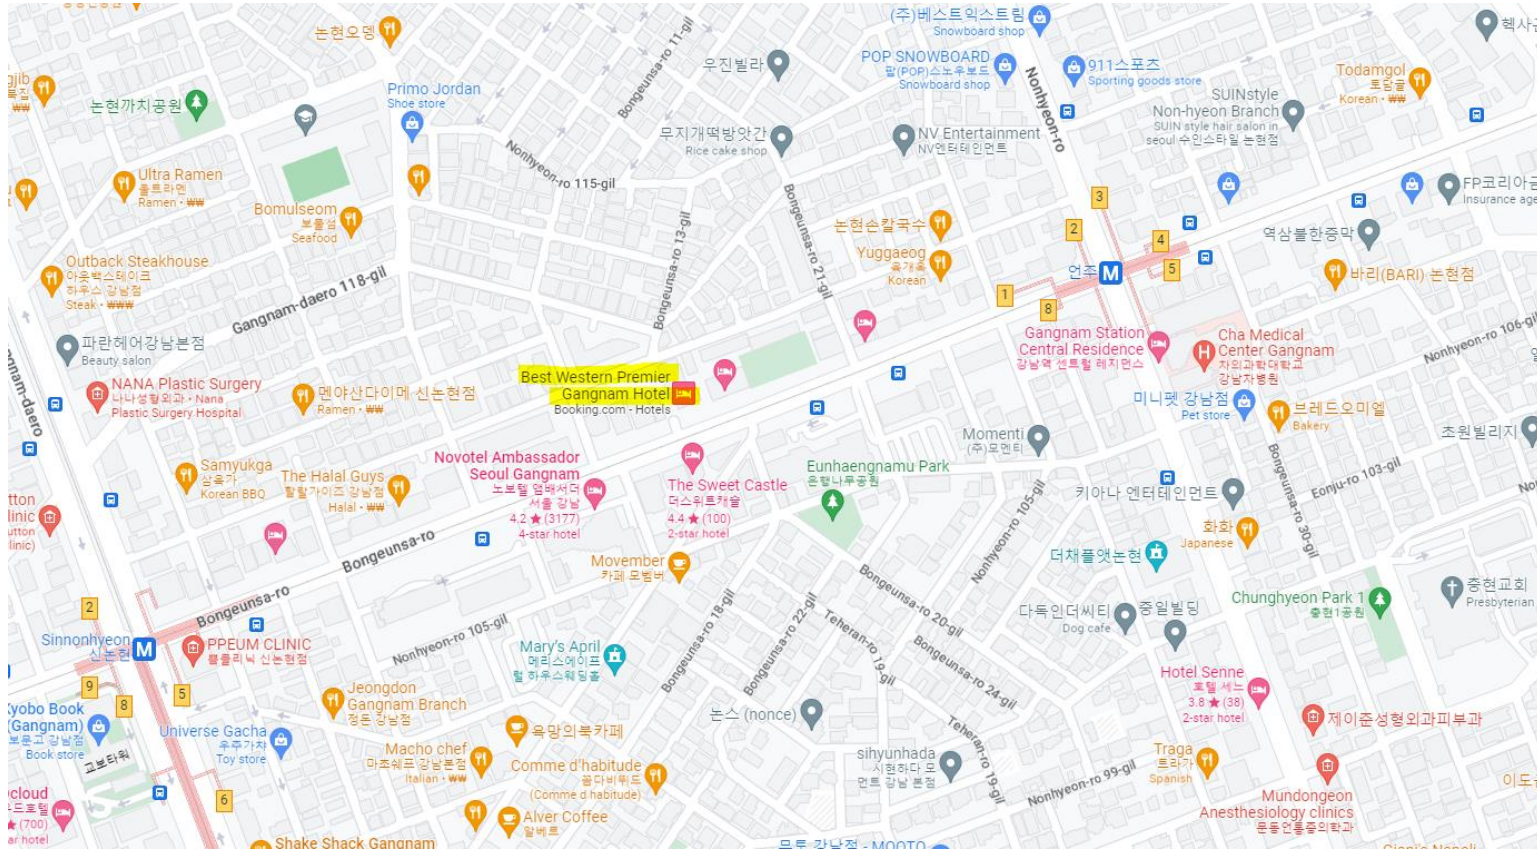

# LOCATION

Best Western Premier Gangnam 139 Bongeunsa-ro, Nonhyeon 1-dong, Gangnam-gu, Seoul

- ① From Incheon International Airport  
Incheon Airport Station (using Incheon Airport Railroad) <-30 minutes-> Gimpo Airport Station (transfer to Line 9)  
<-30 minutes-> Sinnonhyeon Station (Exit 3) <-5 minutes-> Best Western Gangnam Hotel  
Time required 1 hour 5 minutes (when using express)
- ② From Gimpo Airport  
Gimpo Airport Station <-30 minutes-> Sinnonhyeon Station (Exit 3) <-5 minutes-> Best Western Gangnam Hotel: 35 minutes (Express)

## LOCATION INFORMATION

Best Western Premier Gangnam Hotel is located in the center of Gangnam, adjacent to the general exhibition center, trade center, Olympic Stadium, Gangnam Station, the shopping town of Itaewon, and luxury department stores.

### Address

139 Bongeunsa-ro, Gangnam-gu, Seoul (06122)

### Limusine

Limousine No. 6703 - Platform location: Terminal 1 (T1) - 3B, 4A / Terminal 2 (T2) - 17, 18, 19 Get off at "Samjeong Hotel" stop